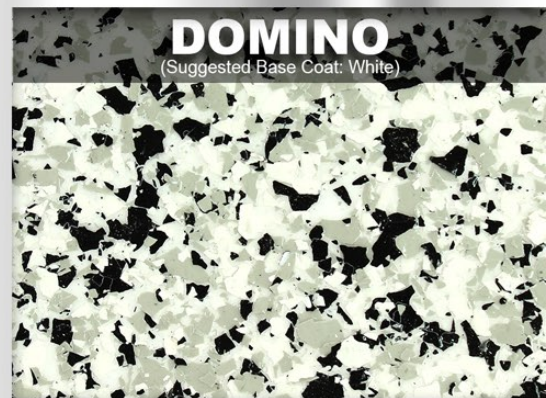

SURFKOAT

Surface Coatings, Inc.

RAPIDCAST™

POLYASPARTIC CHIP FLOOR

DURABLE & BEAUTIFUL
FLAKE FLOORS

NOW OFFERING
**8 BLENDS
IN STOCK**

1/4" FLAKE