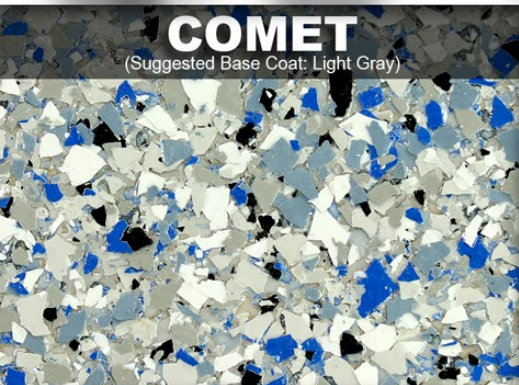

SURFKOAT

Surface Coatings, Inc.

RAPIDCAST™

POLYASPARTIC CHIP FLOOR

DURABLE & BEAUTIFUL
FLAKE FLOORS

NOW OFFERING
**8 BLENDS
IN STOCK**

1/4" FLAKE