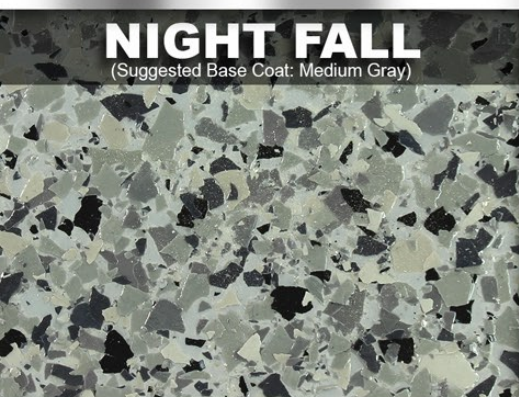

SURFKOAT

Surface Coatings, Inc.

RAPIDCAST™

POLYASPARTIC CHIP FLOOR

DURABLE & BEAUTIFUL
FLAKE FLOORS

NOW OFFERING
**8 BLENDS
IN STOCK**

1/4" FLAKE